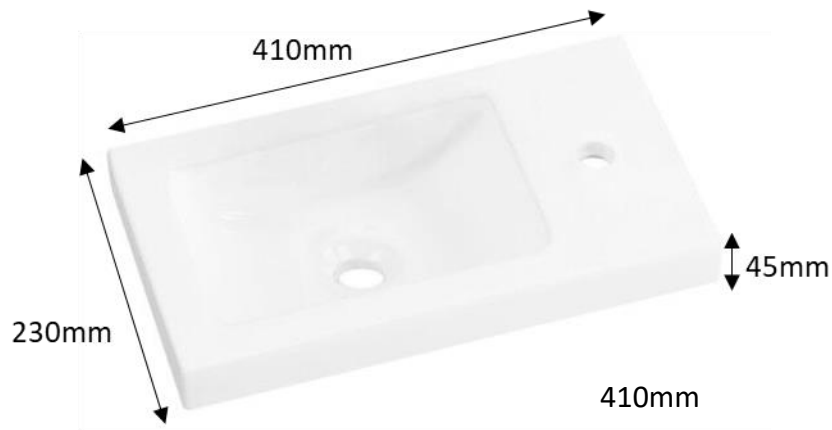

House Beautiful element(s) 400

Floorstanding Cloakroom with Basin White

230mm (including basin)
219mm (excluding basin)

KR-KR
1 : 6

KS-KS
1 : 6