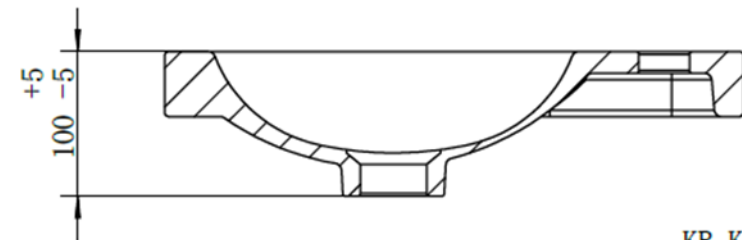

House Beautiful element(s) 400

Floorstanding Cloakroom with Basin White

230mm (including basin)
219mm (excluding basin)

KR-KR
1 : 6

KS-KS
1 : 6