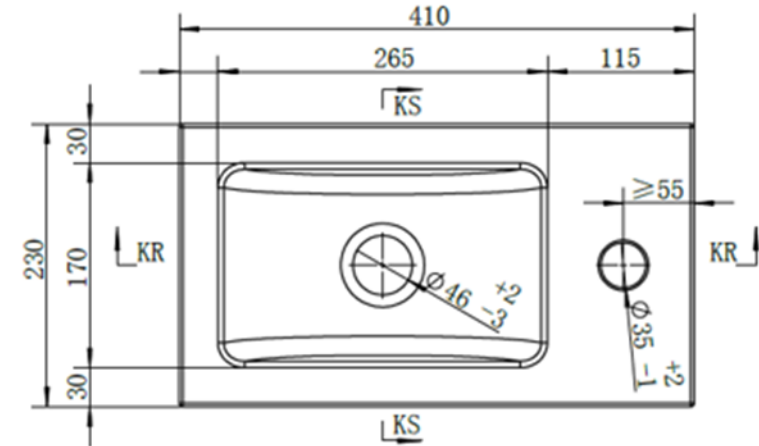

House Beautiful element(s) 400

Floorstanding Cloakroom with Basin White

230mm (including basin)
219mm (excluding basin)

KR-KR
1 : 6

KS-KS
1 : 6