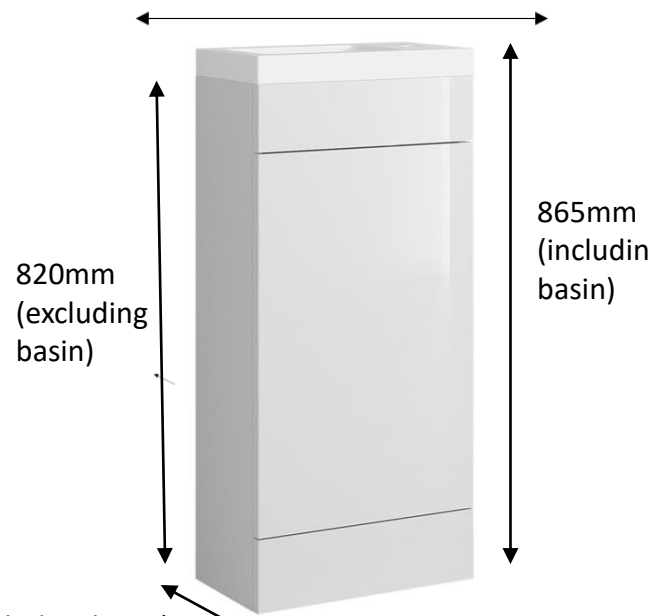

House Beautiful element(s) 400

Floorstanding Cloakroom with Basin White

230mm (including basin)
219mm (excluding basin)

KR-KR
1 : 6

KS-KS
1 : 6