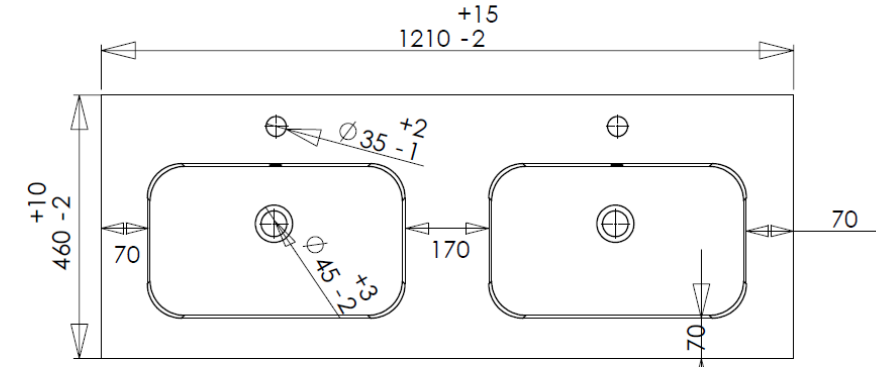

House Beautiful element(s) 1200 Floorstanding Vanity Unit with Basins Grey

460mm (including basin)
449mm (excluding basin)