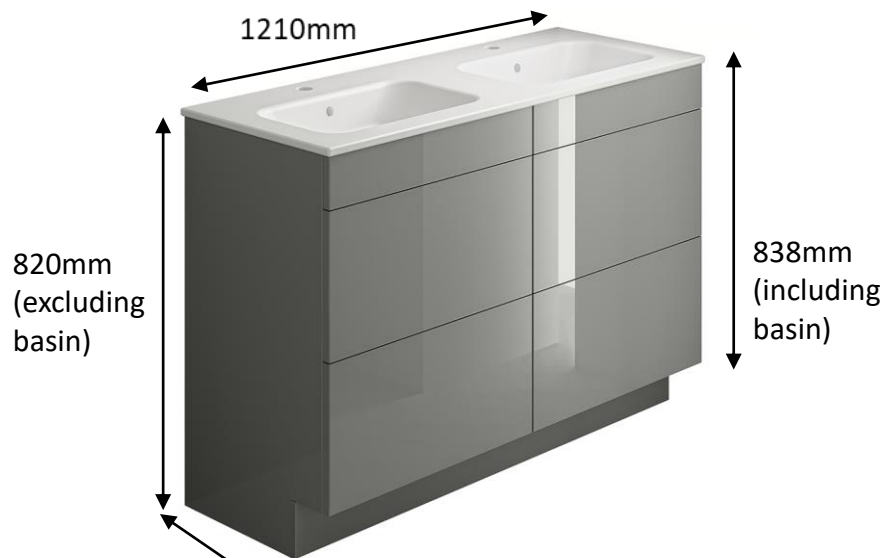

House Beautiful element(s) 1200 Floorstanding Vanity Unit with Basins Grey

460mm (including basin)
449mm (excluding basin)