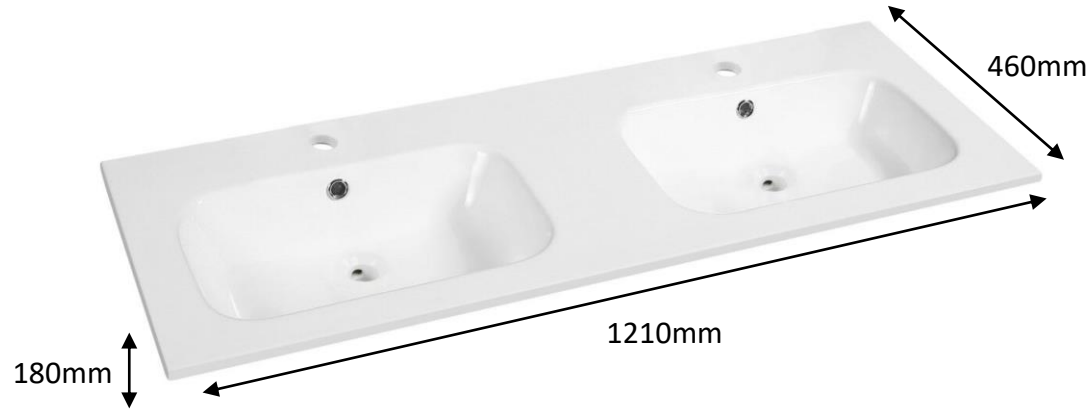

House Beautiful element(s) 1200 Floorstanding Vanity Unit with Basins Grey

460mm (including basin)
449mm (excluding basin)