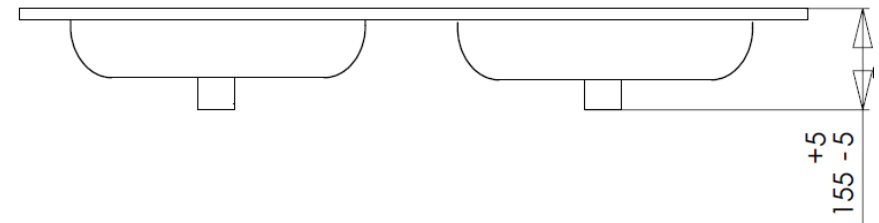

House Beautiful element(s) 1200 Floorstanding Vanity Unit with Basins Grey

460mm (including basin)
449mm (excluding basin)