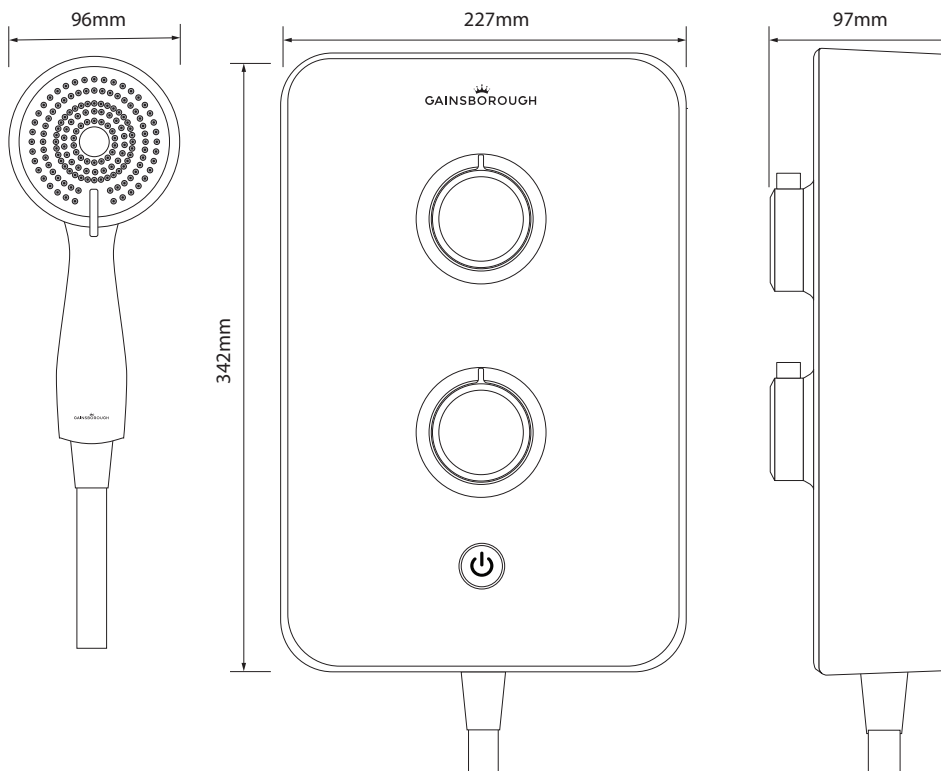

# GAINSBOROUGH™ SLIM DUO

TITANIUM GREY - 8.5KW ELECTRIC SHOWER

GSDTG85

## DIMENSIONAL DRAWINGS

## SLIM DUO

GSDTG85

TITANIUM GREY - 8.5KW ELECTRIC SHOWER

---

### TECHNICAL SPECIFICATIONS

Power	8.5kW
Minimum pressure requirements	1 bar
Maximum pressure requirements	10 bar
Water entry points	Right and left - top, bottom, side and rear
Cable entry points	Right and left - top, bottom and rear
Inlet fitting connections	15mm push fit, 15mm compression
Outlet fitting connections	1/2" BSP thread
Supply temperature	Mains Cold Supply Only 5 - 25°C
Electric requirements	Supply voltage 230 - 240V
Water system	Mains cold system
Features	3 power settings
	Push button start/stop
	Temperature control
	Adjustable stainless steel rail
	Multimode handset
Colour	Polar white
Guarantee period	Shower Unit 2 year guarantee
	Shower Head and Kit 2 year guarantee
Approvals	CE Marking
	BEAB
	European Water Label
	ERP Directive