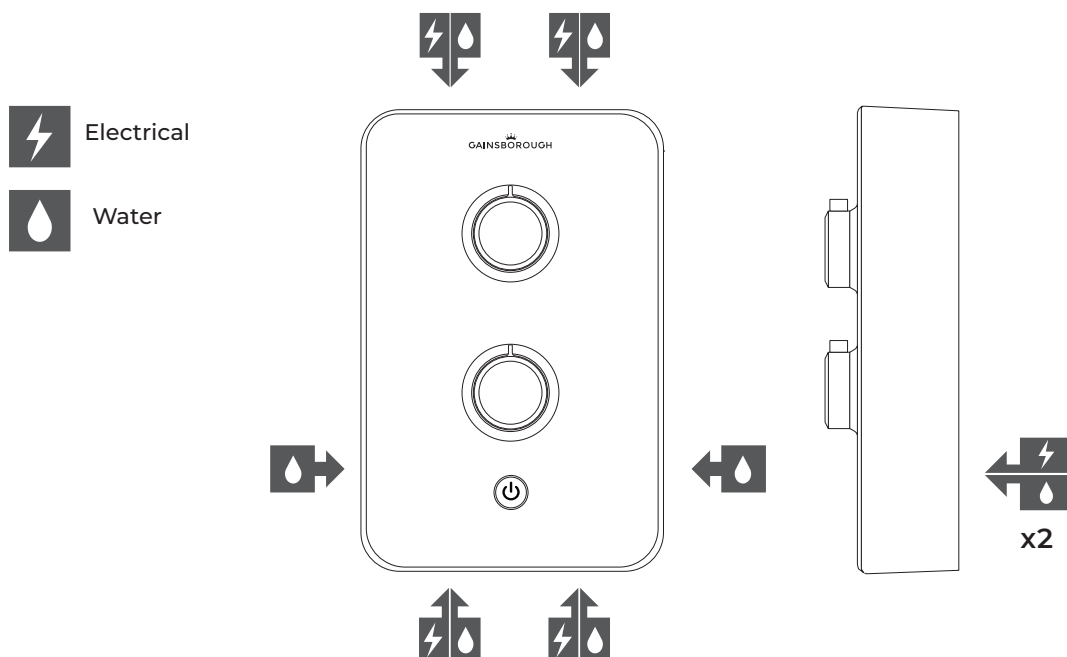

CONNECTIONS