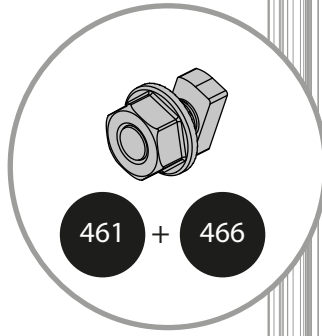

Australia

Contents

Item	Qty.	Item	Qty.
7048	6	4008	12 (+1)
7046	1	461	4 (+1)
7047	1	466	4 (+1)
		70	3

2

Middle

461 + 466

10mm
3/8"

3

Corner

10mm
3/8"

X

4

2 sets

5

6

a